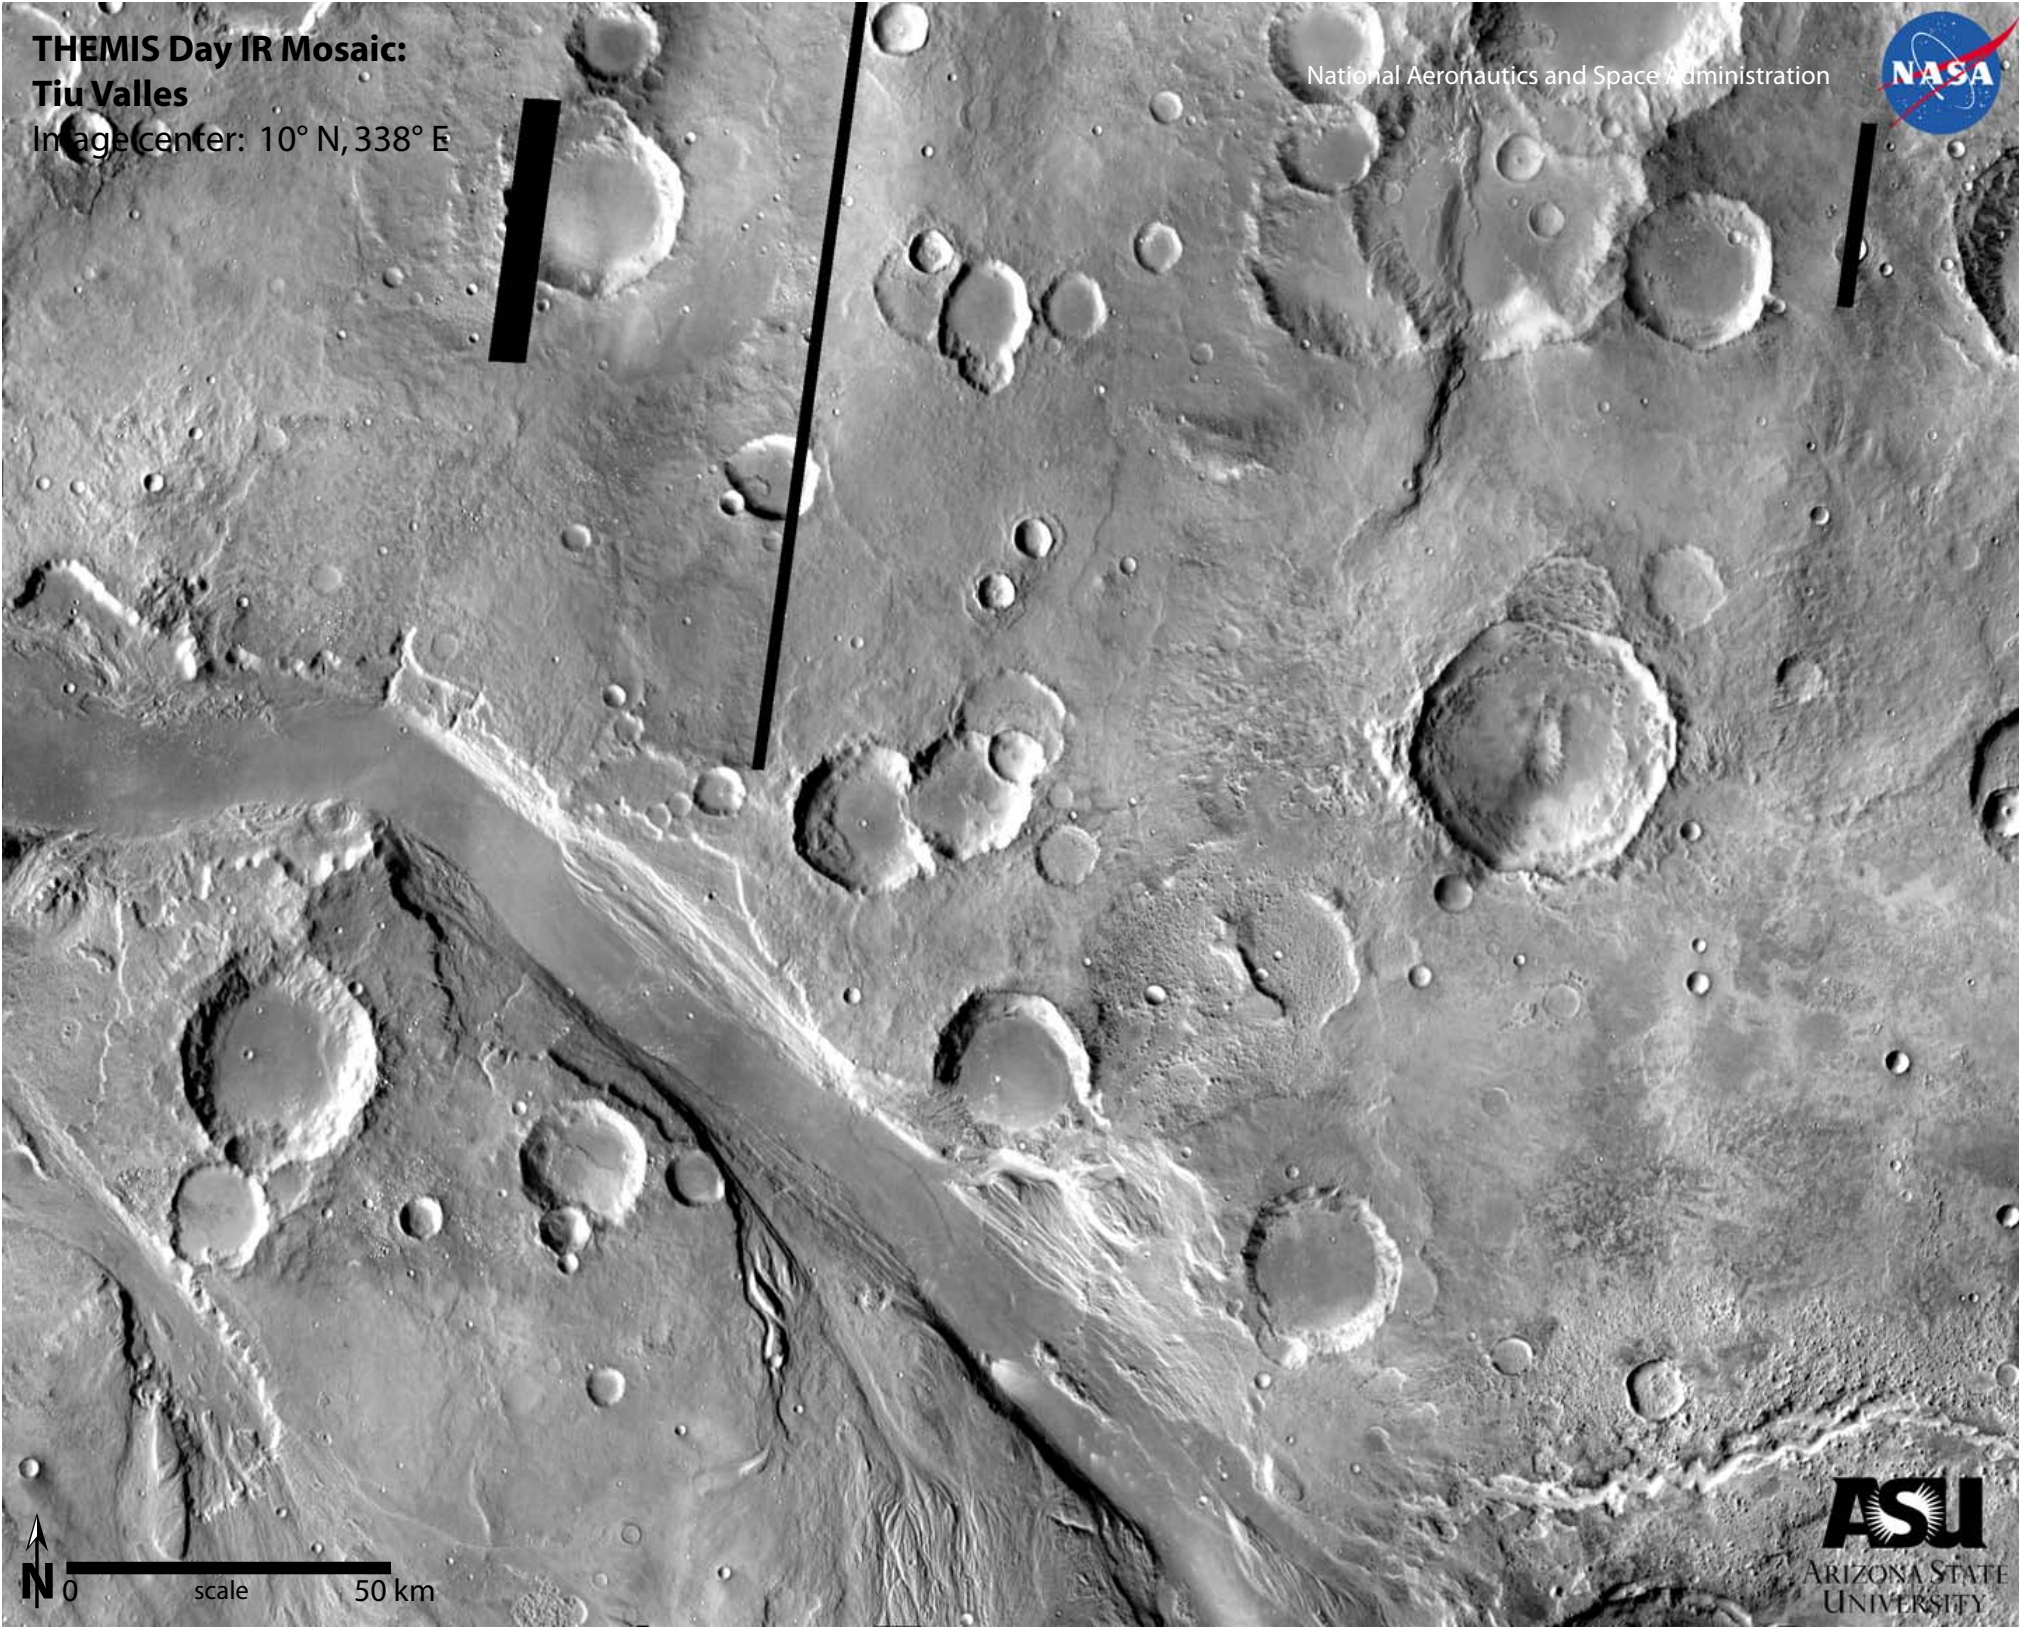

THEMIS Day IR Mosaic:

Tiu Valles

Image center: 10° N, 338° E

National Aeronautics and Space Administration

0 scale 50 km